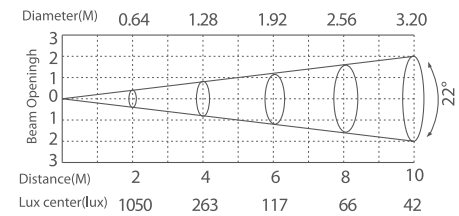

Flood light SARGA

DMX
512

RDM

IP67
OUTDOOR RATED

white grey black

356 158
LED Power 15 W ColourTemp Cool White Luminous 1100 lm

356 159
LED Power 15 W ColourTemp Warm White Luminous 1100 lm

356 160
LED Power 15 W ColourTemp Cool White+Amber Luminous 1100 lm

LIGHT DISTRIBUTION

22°

22°

22°