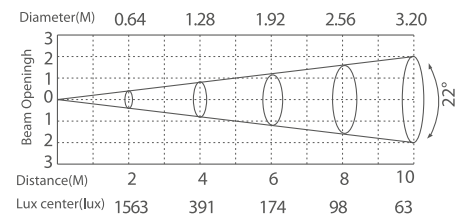

Flood light SARGA

DMX
512

RDM

IP67
OUTDOOR RATED

white grey black

356 158
LED Power 15 W ColourTemp Cool White Luminous 1100 lm

356 159
LED Power 15 W ColourTemp Warm White Luminous 1100 lm

356 160
LED Power 15 W ColourTemp Cool White+Amber Luminous 1100 lm

LIGHT DISTRIBUTION

22°

22°

22°