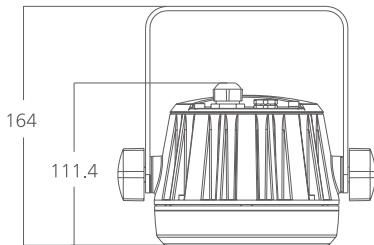

Flood light SARGA

DMX
512

RDM

IP67
OUTDOOR RATED

white grey black

356 158
LED Power 15 W ColourTemp Cool White Luminous 1100 lm

356 159
LED Power 15 W ColourTemp Warm White Luminous 1100 lm

356 160
LED Power 15 W ColourTemp Cool White+Amber Luminous 1100 lm

LIGHT DISTRIBUTION

22°

22°

22°